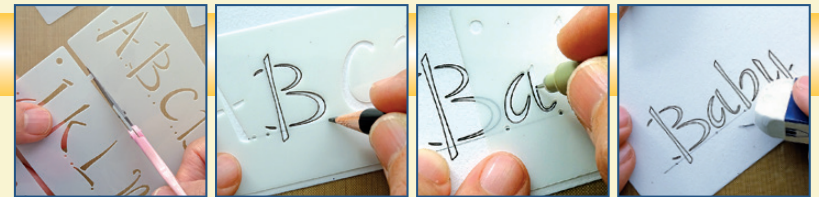

LeCreaCombi stamps

55.5671 Owl / School

55.5688 Laptop/school

55.5695 Beer

55.5701 Music

55.5718 Verses/Français 2

55.5725 Combi stamp Clock

55.5732 Tulip 3D flower

55.5749 Chrysanthemum 3D flower

NIEUW * NEU
Leane Creatief
NIEUW * NEU

LeCrea
Deco Stamps
for Paper & Flower Foam
for Paper & Flower Foam

Te gebruiken met
Zu benutzen mit
To use in combination with
à userer avec:
Stamping Tool

How To: 1

Height approx.
uppercase 2,5cm
lowercase &
numbers 2,3cm

Alphabet Stencil 'Hand' Lettering upper case & lower case & numbers

Height approx.
uppercase 3cm
lowercase
& numbers 2,5cm

NIEUW * NEU
Leane Creatief
NIEUW * NEU

How To: 1

How To: 2

Leane Creatief BV info@leanecreatief.com

Nieuwsbrief: ☐ aanmelden via
Rundschreiben: ☐ Anmeldung über
Newsletter: ☐ subscribe via
Circulaire: ☐ inscrivez via

www.youtube.com/user/leanecreatief

www.facebook.com/leanecreatief

www.leanecreatief.com